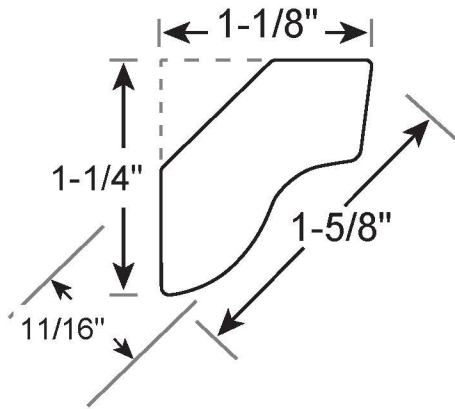

# Profile Number: 2181

www.cdmwoodworking.com  
Phone: 847.395.6334  
office@cdmwoodworking.com

Crown