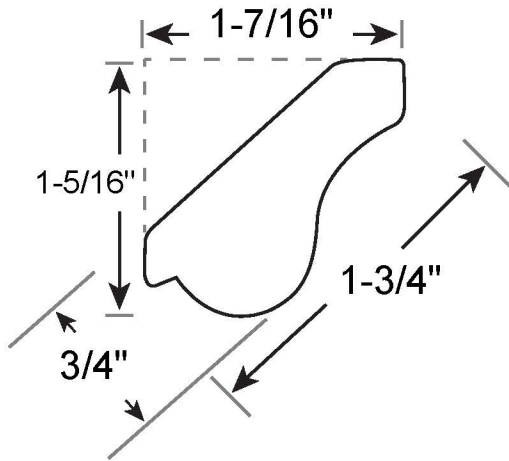

# Profile Number: 2182

www.cdmwoodworking.com  
Phone: 847.395.6334  
office@cdmwoodworking.com

Crown