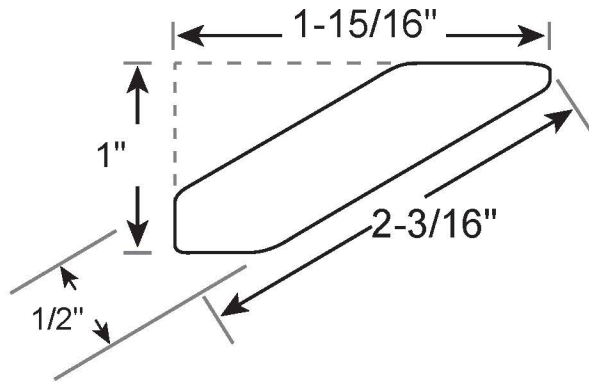

Profile Number: 2183

www.cdmwoodworking.com
Phone: 847.395.6334
office@cdmwoodworking.com

Crown