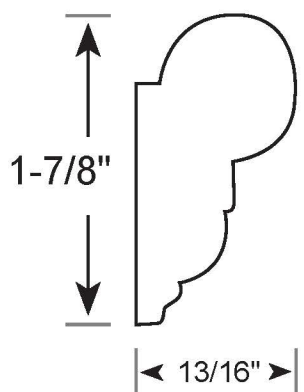

Profile Number: 2190

www.cdmwoodworking.com
Phone: 847.395.6334
office@cdmwoodworking.com

Picture Mould