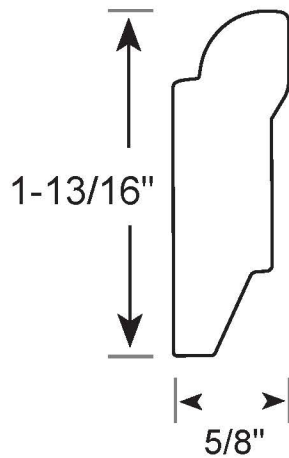

Profile Number: 2191

www.cdmwoodworking.com
Phone: 847.395.6334
office@cdmwoodworking.com

Picture Moulding