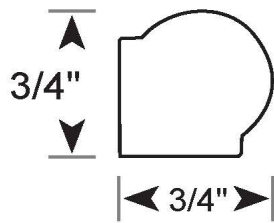

Profile Number: 2199

www.cdmwoodworking.com  
Phone: 847.395.6334  
office@cdmwoodworking.com

Crown Detail, Bead Moulding