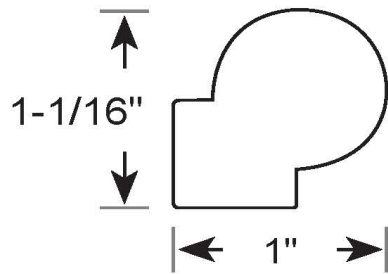

# Profile Number: 2200

www.cdmwoodworking.com  
Phone: 847.395.6334  
office@cdmwoodworking.com

Crown Detail, Bead Moulding