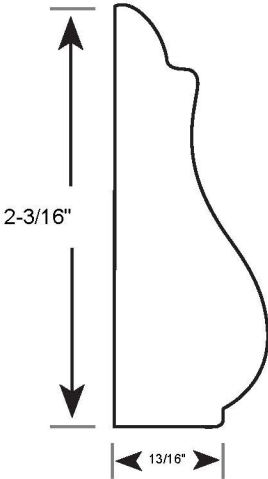

# Profile Number: 3077

www.cdmwoodworking.com  
Phone: 847.395.6334  
office@cdmwoodworking.com

Base Cap