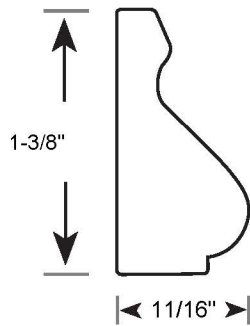

Profile Number: 3083

www.cdmwoodworking.com
Phone: 847.395.6334
office@cdmwoodworking.com

Base Cap, Panel Mould