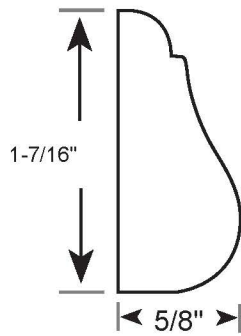

Profile Number: 3084

www.cdmwoodworking.com
Phone: 847.395.6334
office@cdmwoodworking.com

Base Cap, Panel Mould