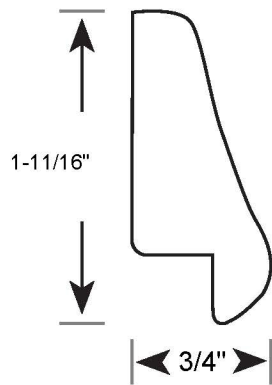

Profile Number: 3085

www.cdmwoodworking.com
Phone: 847.395.6334
office@cdmwoodworking.com

Base Cap, Panel Mould