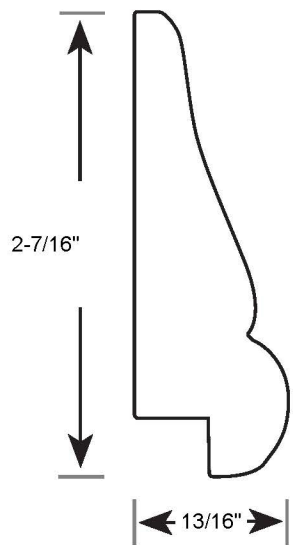

# Profile Number: 3086

www.cdmwoodworking.com  
Phone: 847.395.6334  
office@cdmwoodworking.com

Base Cap, Panel Mould