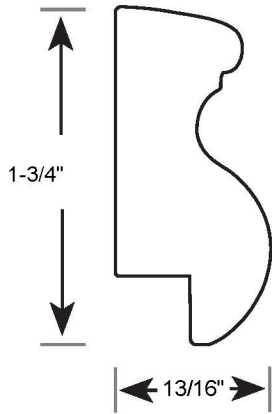

Profile Number: 3087

www.cdmwoodworking.com
Phone: 847.395.6334
office@cdmwoodworking.com

Base Cap, Panel Mould