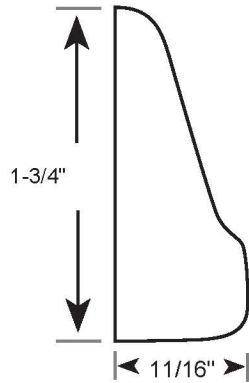

Profile Number: 3089

www.cdmwoodworking.com
Phone: 847.395.6334
office@cdmwoodworking.com

Base Cap, Panel Mould