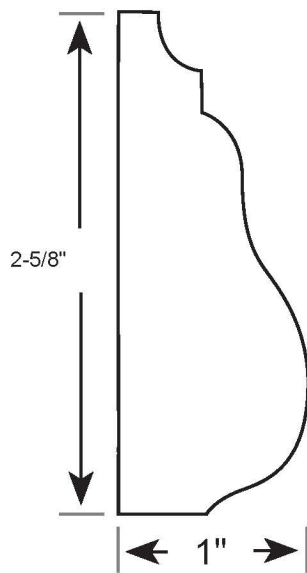

Profile Number: 3090

www.cdmwoodworking.com
Phone: 847.395.6334
office@cdmwoodworking.com

Base Cap, Panel Mould