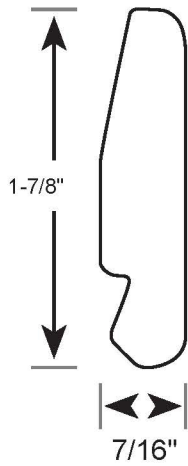

# Profile Number: 3094

www.cdmwoodworking.com  
Phone: 847.395.6334  
office@cdmwoodworking.com

Base Cap