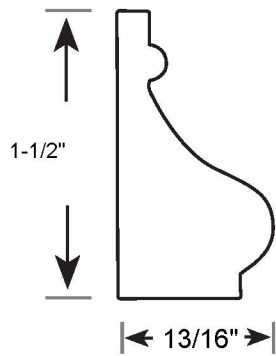

Profile Number: 3095

www.cdmwoodworking.com
Phone: 847.395.6334
office@cdmwoodworking.com

Base Cap, Panel Mould