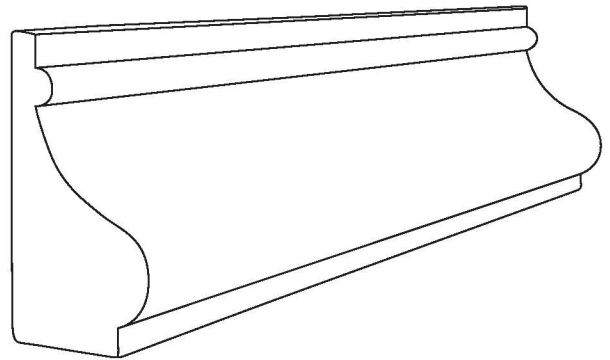

Profile Number: 3095

www.cdmwoodworking.com
Phone: 847.395.6334
office@cdmwoodworking.com

Base Cap, Panel Mould