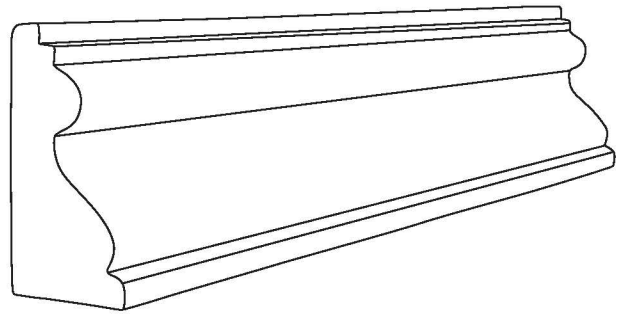

Profile Number: 3096

www.cdmwoodworking.com
Phone: 847.395.6334
office@cdmwoodworking.com

Base Cap, Panel Mould, Base Shoe