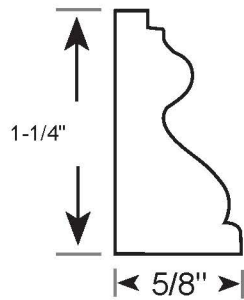

Profile Number: 3096

www.cdmwoodworking.com
Phone: 847.395.6334
office@cdmwoodworking.com

Base Cap, Panel Mould, Base Shoe