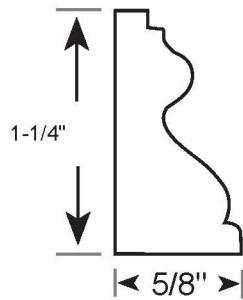

Profile Number: 3096

www.cdmwoodworking.com
Phone: 847.395.6334
office@cdmwoodworking.com

Base Cap, Panel Mould, Base Shoe