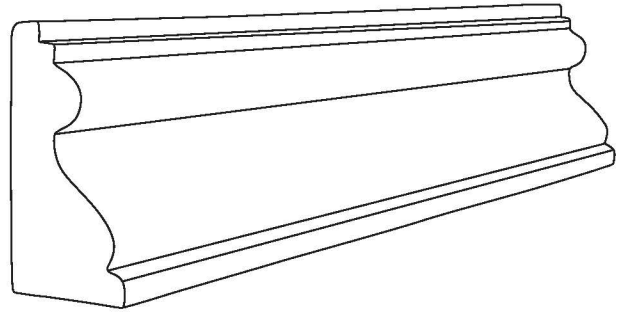

Profile Number: 3096

www.cdmwoodworking.com
Phone: 847.395.6334
office@cdmwoodworking.com

Base Cap, Panel Mould, Base Shoe