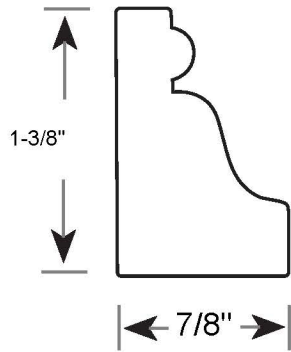

# Profile Number: 3097

www.cdmwoodworking.com  
Phone: 847.395.6334  
office@cdmwoodworking.com

Base Cap, Panel Mould, Base Shoe