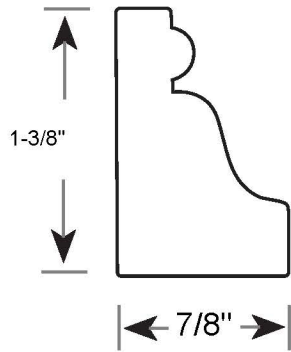

Profile Number: 3097

www.cdmwoodworking.com
Phone: 847.395.6334
office@cdmwoodworking.com

Base Cap, Panel Mould, Base Shoe