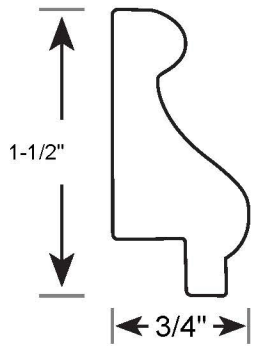

Profile Number: 3098

www.cdmwoodworking.com
Phone: 847.395.6334
office@cdmwoodworking.com

Base Cap, Panel Mould