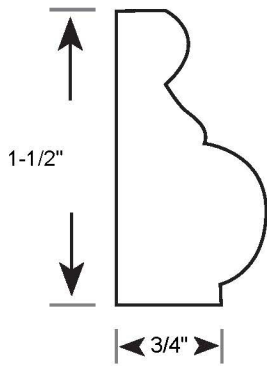

Profile Number: 3099

www.cdmwoodworking.com
Phone: 847.395.6334
office@cdmwoodworking.com

Base Cap, Panel Mould