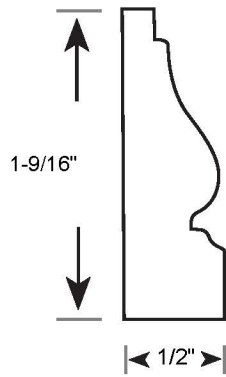

Profile Number: 3100

www.cdmwoodworking.com
Phone: 847.395.6334
office@cdmwoodworking.com

Base Cap, Panel Mould, Base Shoe