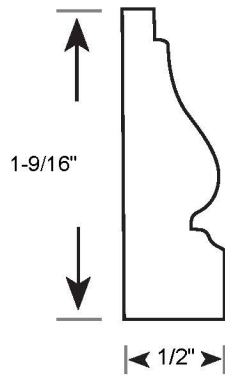

Profile Number: 3100

www.cdmwoodworking.com
Phone: 847.395.6334
office@cdmwoodworking.com

Base Cap, Panel Mould, Base Shoe