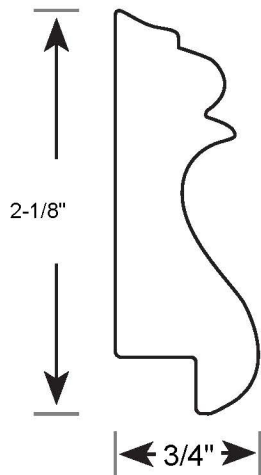

Profile Number: 3101

www.cdmwoodworking.com
Phone: 847.395.6334
office@cdmwoodworking.com

Base Cap, Panel Mould