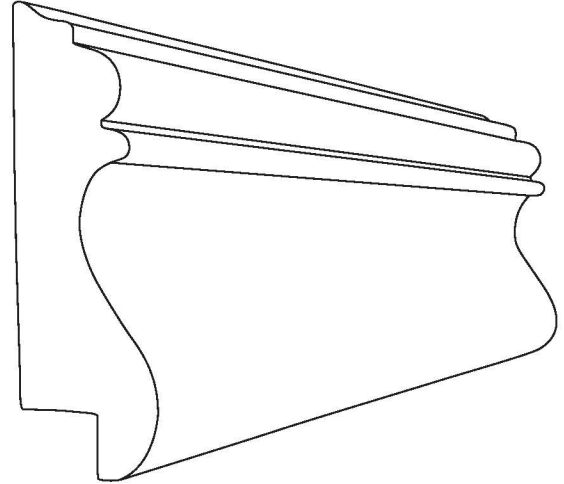

Profile Number: 3101

www.cdmwoodworking.com
Phone: 847.395.6334
office@cdmwoodworking.com

Base Cap, Panel Mould