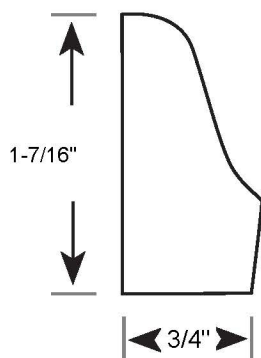

Profile Number: 3105

www.cdmwoodworking.com
Phone: 847.395.6334
office@cdmwoodworking.com

Base Shoe