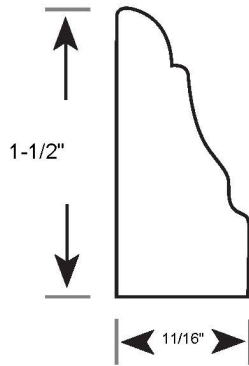

Profile Number: 3106

www.cdmwoodworking.com
Phone: 847.395.6334
office@cdmwoodworking.com

Base Cap, Panel Moulding, Base Shoe