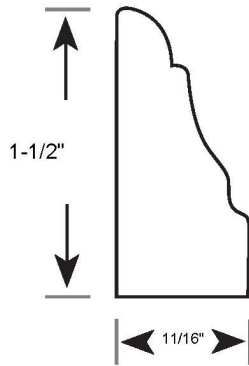

# Profile Number: 3106

www.cdmwoodworking.com  
Phone: 847.395.6334  
office@cdmwoodworking.com

Base Cap, Panel Moulding, Base Shoe