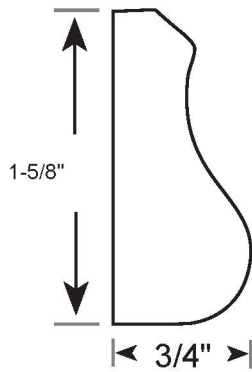

Profile Number: 3107

www.cdmwoodworking.com
Phone: 847.395.6334
office@cdmwoodworking.com

Base Cap, Panel Mould