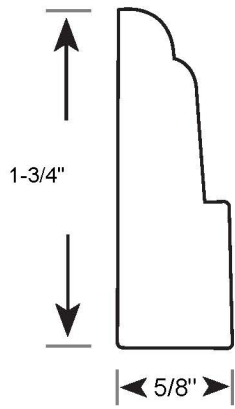

Profile Number: 3108

www.cdmwoodworking.com
Phone: 847.395.6334
office@cdmwoodworking.com

Base Shoe