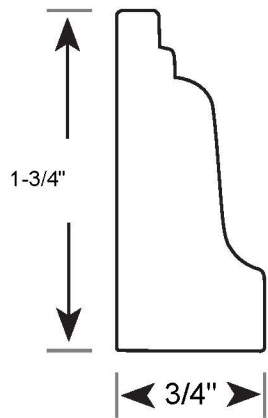

Profile Number: 3109

www.cdmwoodworking.com
Phone: 847.395.6334
office@cdmwoodworking.com

Base Cap, Panel Mould, Base Shoe