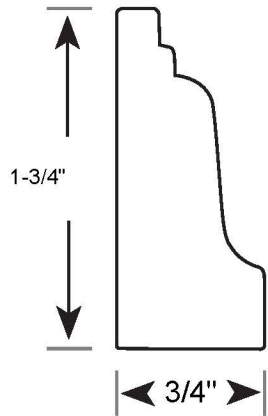

Profile Number: 3109

www.cdmwoodworking.com
Phone: 847.395.6334
office@cdmwoodworking.com

Base Cap, Panel Mould, Base Shoe