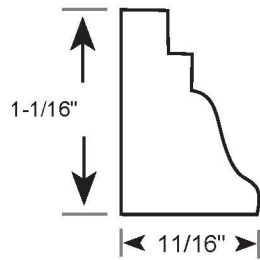

# Profile Number: 3110

www.cdmwoodworking.com  
Phone: 847.395.6334  
office@cdmwoodworking.com

Base Shoe