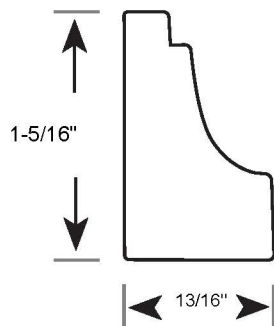

Profile Number: 3111

www.cdmwoodworking.com
Phone: 847.395.6334
office@cdmwoodworking.com

Base Shoe