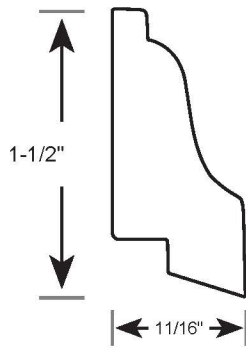

Profile Number: 3113

www.cdmwoodworking.com
Phone: 847.395.6334
office@cdmwoodworking.com

Base Cap, Panel Molding