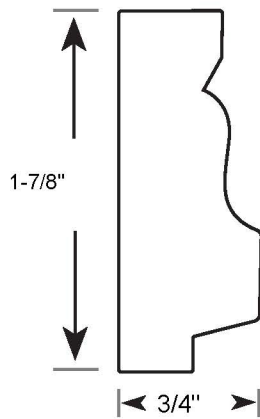

Profile Number: 3114

www.cdmwoodworking.com
Phone: 847.395.6334
office@cdmwoodworking.com

Base Cap, Panel Mould