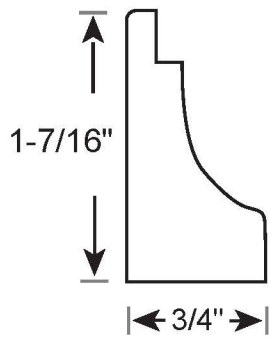

Profile Number: 3115

www.cdmwoodworking.com
Phone: 847.395.6334
office@cdmwoodworking.com

Base Cap, Base Shoe