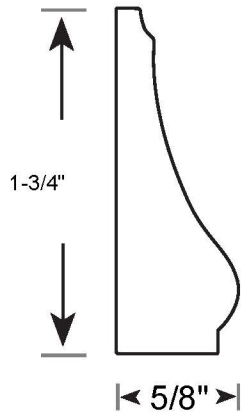

Profile Number: 3116

www.cdmwoodworking.com
Phone: 847.395.6334
office@cdmwoodworking.com

Baseboard, Base Cap