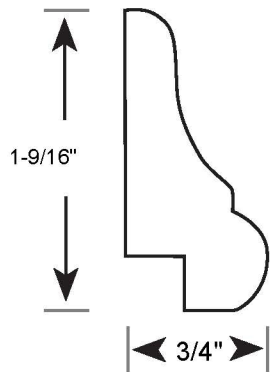

# Profile Number: 3118

www.cdmwoodworking.com  
Phone: 847.395.6334  
office@cdmwoodworking.com

Base Cap, Panel Mould