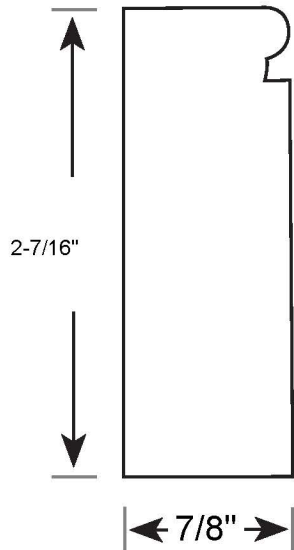

# Profile Number: 3138

www.cdmwoodworking.com  
Phone: 847.395.6334  
office@cdmwoodworking.com

Casing, Baseboard, Variable Size, Call For Details