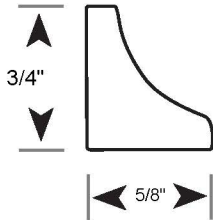

# Profile Number: 3168

www.cdmwoodworking.com  
Phone: 847.395.6334  
office@cdmwoodworking.com

Base Shoe, Cove Detail