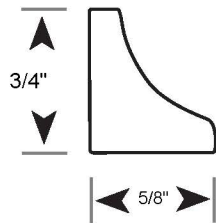

Profile Number: 3168

www.cdmwoodworking.com
Phone: 847.395.6334
office@cdmwoodworking.com

Base Shoe, Cove Detail