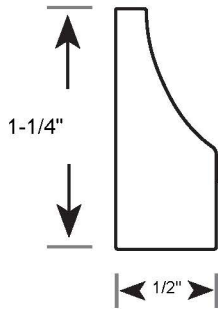

# Profile Number: 3169

www.cdmwoodworking.com  
Phone: 847.395.6334  
office@cdmwoodworking.com

Base Shoe, Cove Detail