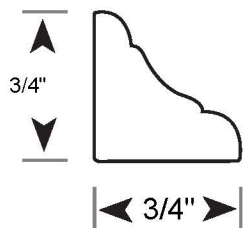

# Profile Number: 3170

www.cdmwoodworking.com  
Phone: 847.395.6334  
office@cdmwoodworking.com

Base Shoe