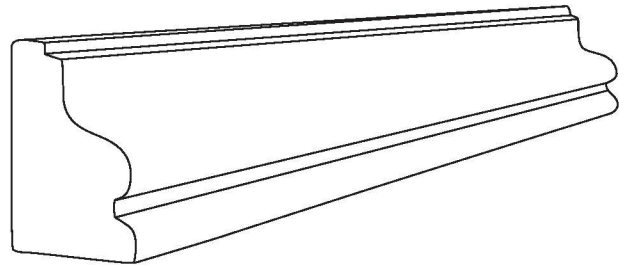

Profile Number: 3171

www.cdmwoodworking.com
Phone: 847.395.6334
office@cdmwoodworking.com

Base Shoe