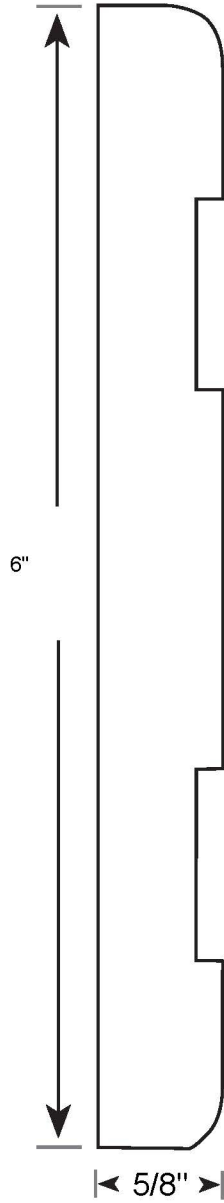

Profile Number: 4023

www.cdmwoodworking.com
Phone: 847.395.6334
office@cdmwoodworking.com

Casing