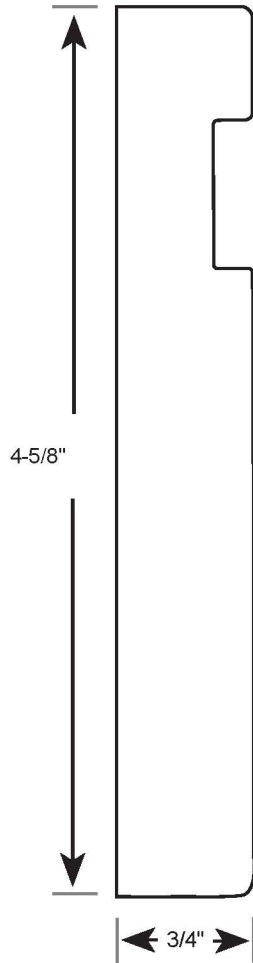

Profile Number: 4024

www.cdmwoodworking.com
Phone: 847.395.6334
office@cdmwoodworking.com

Baseboard, Casing, Variable Size, Call for Details