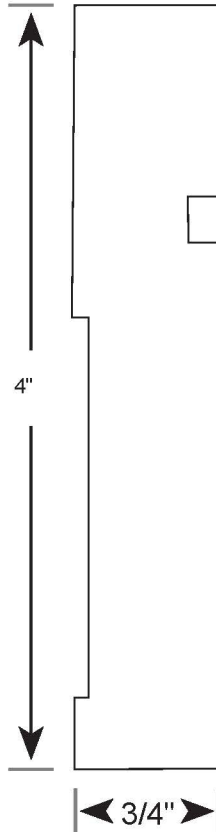

# Profile Number: 4026

www.cdmwoodworking.com  
Phone: 847.395.6334  
office@cdmwoodworking.com

Baseboard, Casing, Variable Size, Call For Details