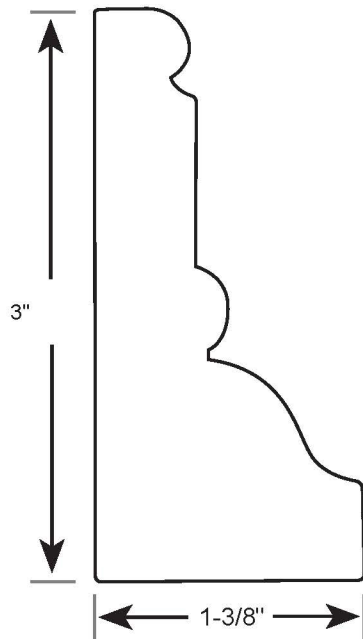

Profile Number: 4034

www.cdmwoodworking.com
Phone: 847.395.6334
office@cdmwoodworking.com

Casing